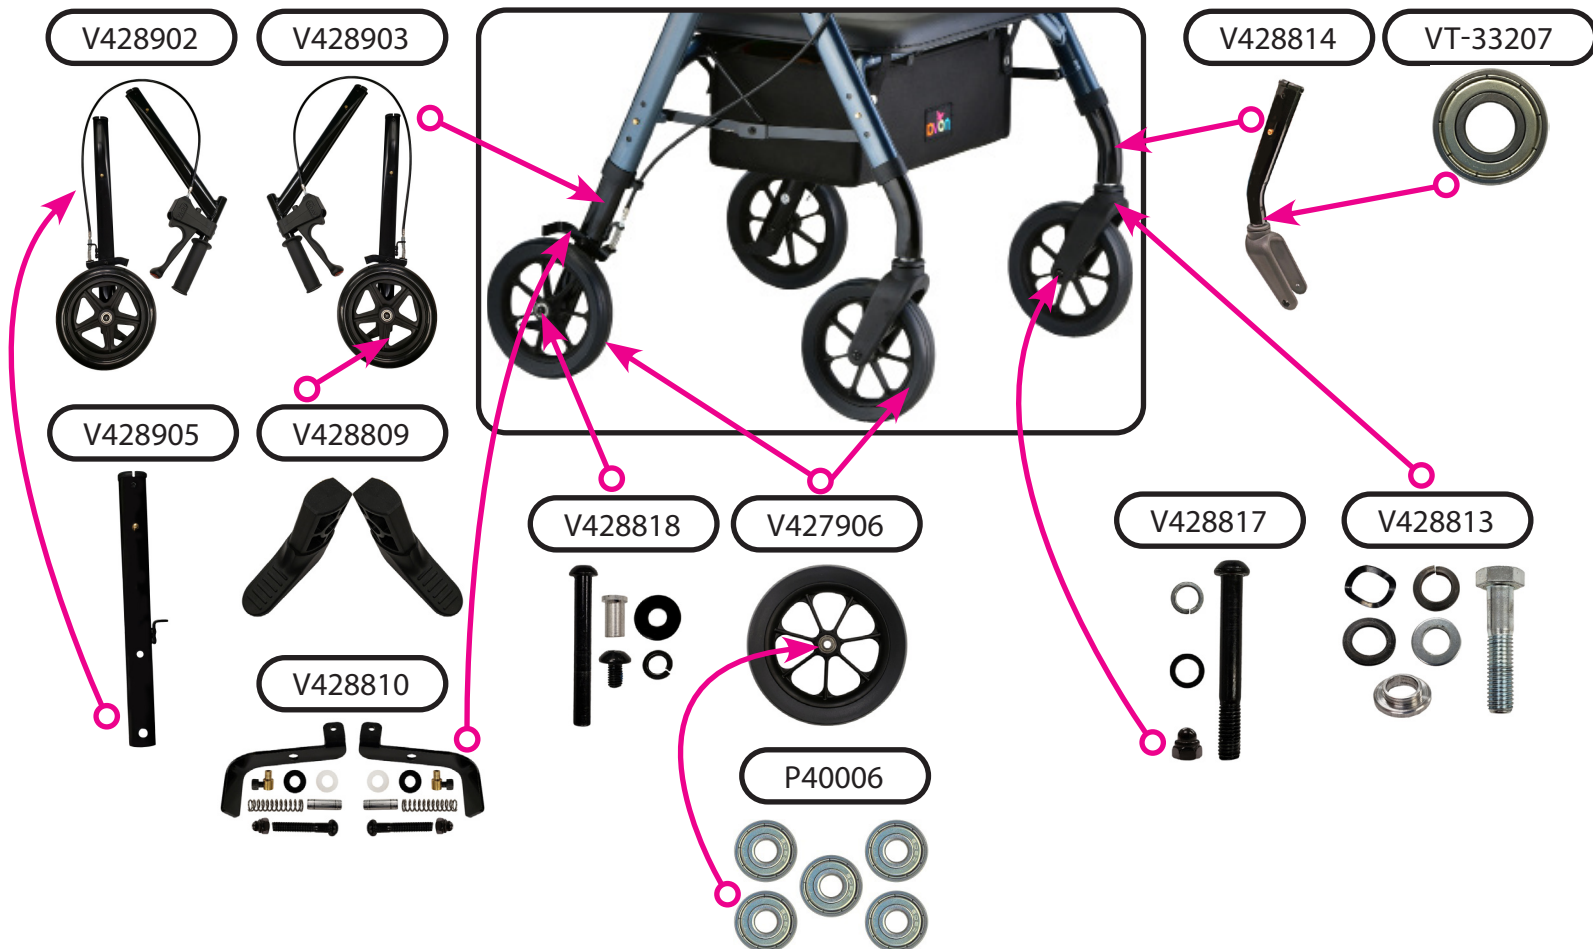

Please verify that the serial number on your rolling walker corresponds with the serial number series denoted in the below parts list. The serial number is located on a sticker that is attached to the frame under the seat (see Figure 1).

If you need further assistance, please call our customer service team at (800) 557-6682.

Thank you!

Figure 1

Hand Brake Mechanism

Upper Assembly Components

Frame & Seat Components

Wheel & Lower Assembly Components

Item Number 4289

STAR HD

SERIAL # BEGINNING WITH "NV"

ITEM NUMBER	DESCRIPTION	UOM
V428817	AXLE FRONT FOR 4288/4278 SN: NV	EACH
V428818	AXLE REAR (SET) FOR 4288/4278 SN: NV	EACH
V428907	BACKREST BLUE	EACH
V428909	BACKREST PURPLE	EACH
V428908	BACKREST RED	EACH
V428906	BAG FOR 4289 (INCLUDES PLASTIC LINING)	EACH
P40006	BEARINGS FOR WHEEL	BAG5
P-CABLE	BRAKE CABLE (PAIR)	PAIR
V428810	BRAKE SHOE (SET)	SET
P-COVER	CABLE COVER BLACK	EACH
P40013	CRIMP FOR STEEL CABLE (PAIR)	PAIR
V42093	FOAM FOR FLIP-UP BACKREST	EACH
V428901	FOLDING MECHANISM	EACH
V428815	FRAME ATTACHMENT	EACH
V428816	FRAME ATTACHMENT HARDWARE	EACH
V428827	FRAME INSERT/ LOCK & LIFT HOLDER	EACH
B15-C	HAND BRAKE WITH STEEL CABLE	EACH
P-TKW1229	HAND GRIP ANATOMICAL (PAIR)	PAIR
V428910	HANDLE BAR LEFT	EACH
V428911	HANDLE BAR RIGHT	EACH
V428902	HANDLE/LEG ASSEMBLY LEFT	EACH
V428903	HANDLE/LEG ASSEMBLY RIGHT	EACH
V428905	LEG REAR	EACH
V428824	LOCK & LIFT	EACH
V42076	RECEIVER FOR REMOVABLE BACKREST	EACH
P40047	REFLECTOR FOR BRAKE HANDLE	PAIR
P40103	SCREW & NUT (PAIR) TO ATTACH HANDBRAKE	PAIR
P40007	SCREW TO ADJUST CABLE TENSION	EACH
V42077	SCREWS TO ATTACH PADDED SEAT	SET
V427905	SEAT	EACH
V428828	SEAT CLAMP	EACH
V428820	SILENCER FRONT LEG FRAM	EACH
V428819	SILENCER REAR LEG FRAME	EACH
V428813	STEM & WASHERS	EACH
V428814	STEM & WASHERS FOR FORK	EACH
V42011	STOPPER FOR SEAT (PAIR)	PAIR