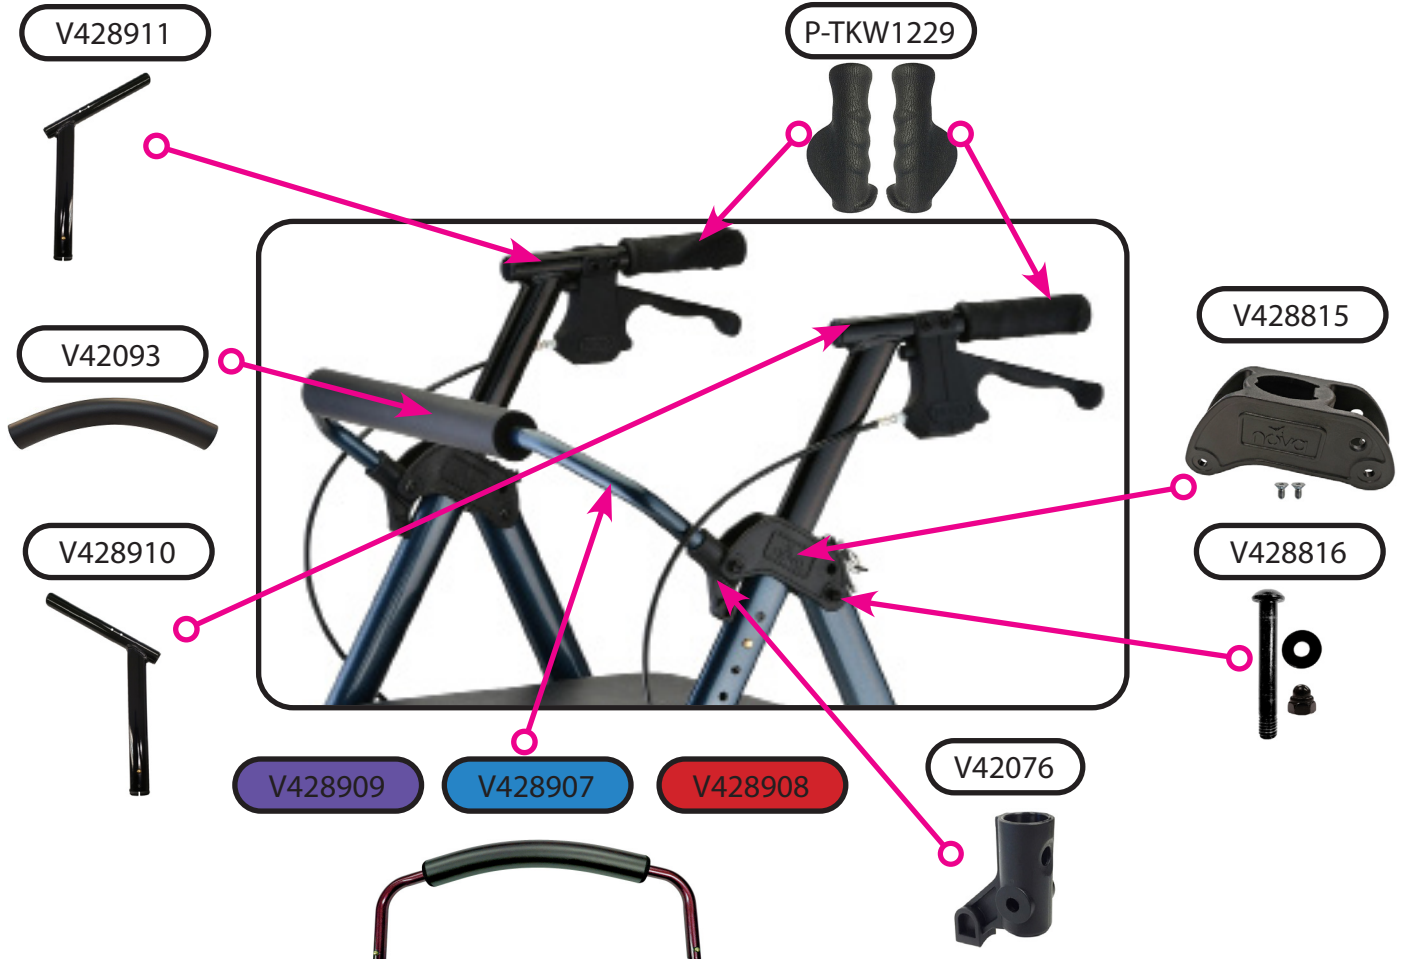

Please verify that the serial number on your rolling walker corresponds with the serial number series denoted in the below parts list. The serial number is located on a sticker that is attached to the frame under the seat (see Figure 1).

If you need further assistance, please call our customer service team at (800) 557-6682.

Thank you!

Figure 1

Hand Brake Mechanism

Upper Assembly Components

Frame & Seat Components

Wheel & Lower Assembly Components

Item Number 4289

STAR HD

SERIAL # BEGINNING WITH "NV"

ITEM NUMBER	DESCRIPTION	UOM
V428817	AXLE FRONT FOR 4288/4278 SN: NV	EACH
V428818	AXLE REAR (SET) FOR 4288/4278 SN: NV	EACH
V428907	BACKREST BLUE	EACH
V428909	BACKREST PURPLE	EACH
V428908	BACKREST RED	EACH
V428906	BAG FOR 4289 (INCLUDES PLASTIC LINING)	EACH
P40006	BEARINGS FOR WHEEL	BAG5
P-CABLE	BRAKE CABLE (PAIR)	PAIR
V428810	BRAKE SHOE (SET)	SET
P-COVER	CABLE COVER BLACK	EACH
P40013	CRIMP FOR STEEL CABLE (PAIR)	PAIR
V42093	FOAM FOR FLIP-UP BACKREST	EACH
V428901	FOLDING MECHANISM	EACH
V428815	FRAME ATTACHMENT	EACH
V428816	FRAME ATTACHMENT HARDWARE	EACH
V428827	FRAME INSERT/ LOCK & LIFT HOLDER	EACH
B15-C	HAND BRAKE WITH STEEL CABLE	EACH
P-TKW1229	HAND GRIP ANATOMICAL (PAIR)	PAIR
V428910	HANDLE BAR LEFT	EACH
V428911	HANDLE BAR RIGHT	EACH
V428902	HANDLE/LEG ASSEMBLY LEFT	EACH
V428903	HANDLE/LEG ASSEMBLY RIGHT	EACH
V428905	LEG REAR	EACH
V428824	LOCK & LIFT	EACH
V42076	RECEIVER FOR REMOVABLE BACKREST	EACH
P40047	REFLECTOR FOR BRAKE HANDLE	PAIR
P40103	SCREW & NUT (PAIR) TO ATTACH HANDBRAKE	PAIR
P40007	SCREW TO ADJUST CABLE TENSION	EACH
V42077	SCREWS TO ATTACH PADDED SEAT	SET
V427905	SEAT	EACH
V428828	SEAT CLAMP	EACH
V428820	SILENCER FRONT LEG FRAM	EACH
V428819	SILENCER REAR LEG FRAME	EACH
V428813	STEM & WASHERS	EACH
V428814	STEM & WASHERS FOR FORK	EACH
V42011	STOPPER FOR SEAT (PAIR)	PAIR