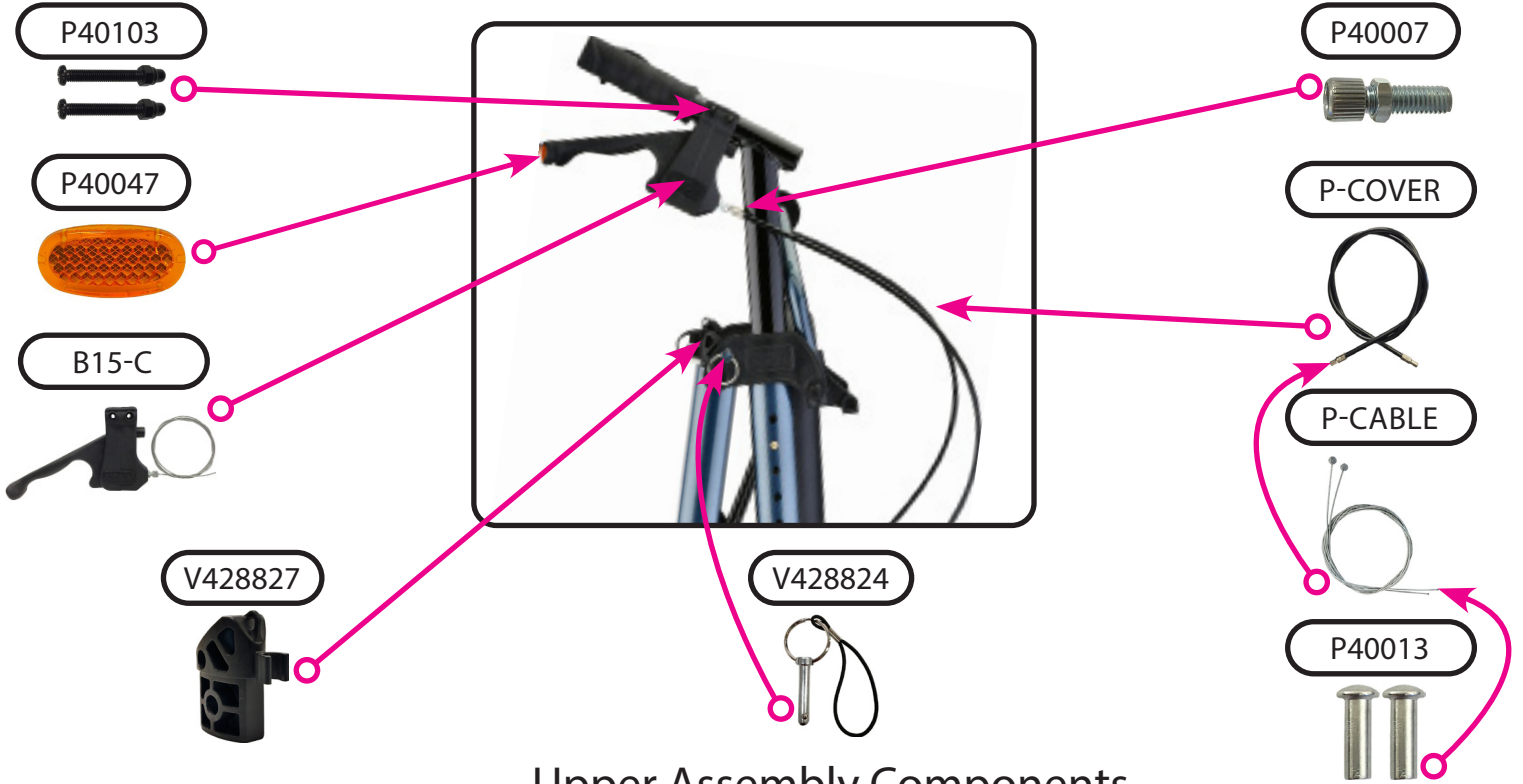

Hand Brake Mechanism

Upper Assembly Components